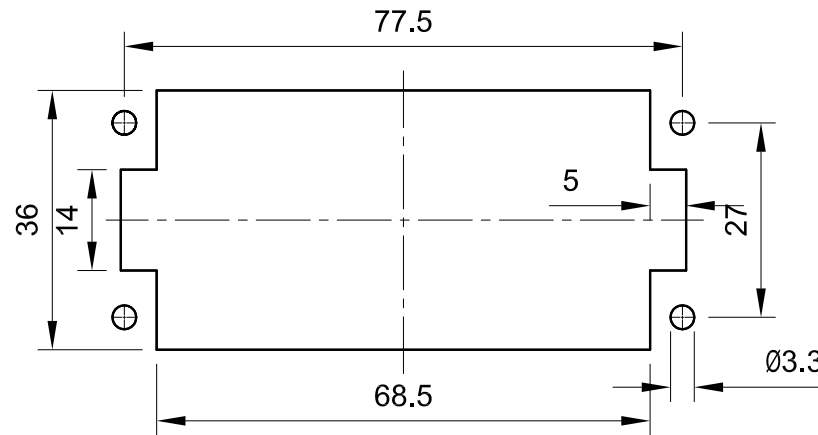

Panel cut out

All Dimensions in mm Original Size DIN A4	Date 2019-11-15	Drawing No. TC5607195	Rev. A00	Scale 1:1
	Part No. 10 32 016 1201	Created by Shuxu Huang	Checked by Yiyi Luo	Page 1/1
InKonn® InKonn (Suzhou) Electric Technology Co.,Ltd.		Type Name IE-016-F(17-32)		