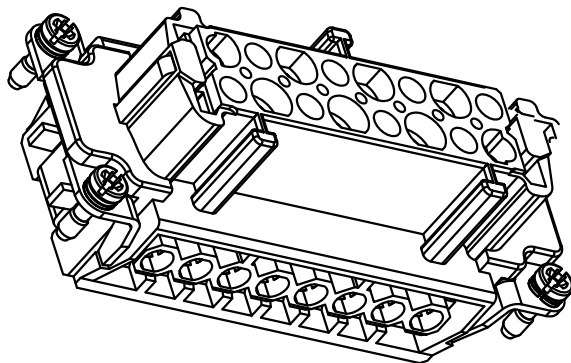

Panel cut out

All Dimensions in mm Original Size DIN A4	Date 2019-11-15	Drawing No. TC5607195	Rev. A00	Scale 1:1
	Part No. 10 32 016 1201	Created by Shuxu Huang	Checked by Yiyi Luo	Page 1/1
InKonn® InKonn (Suzhou) Electric Technology Co.,Ltd.		Type Name IE-016-F(17-32)		